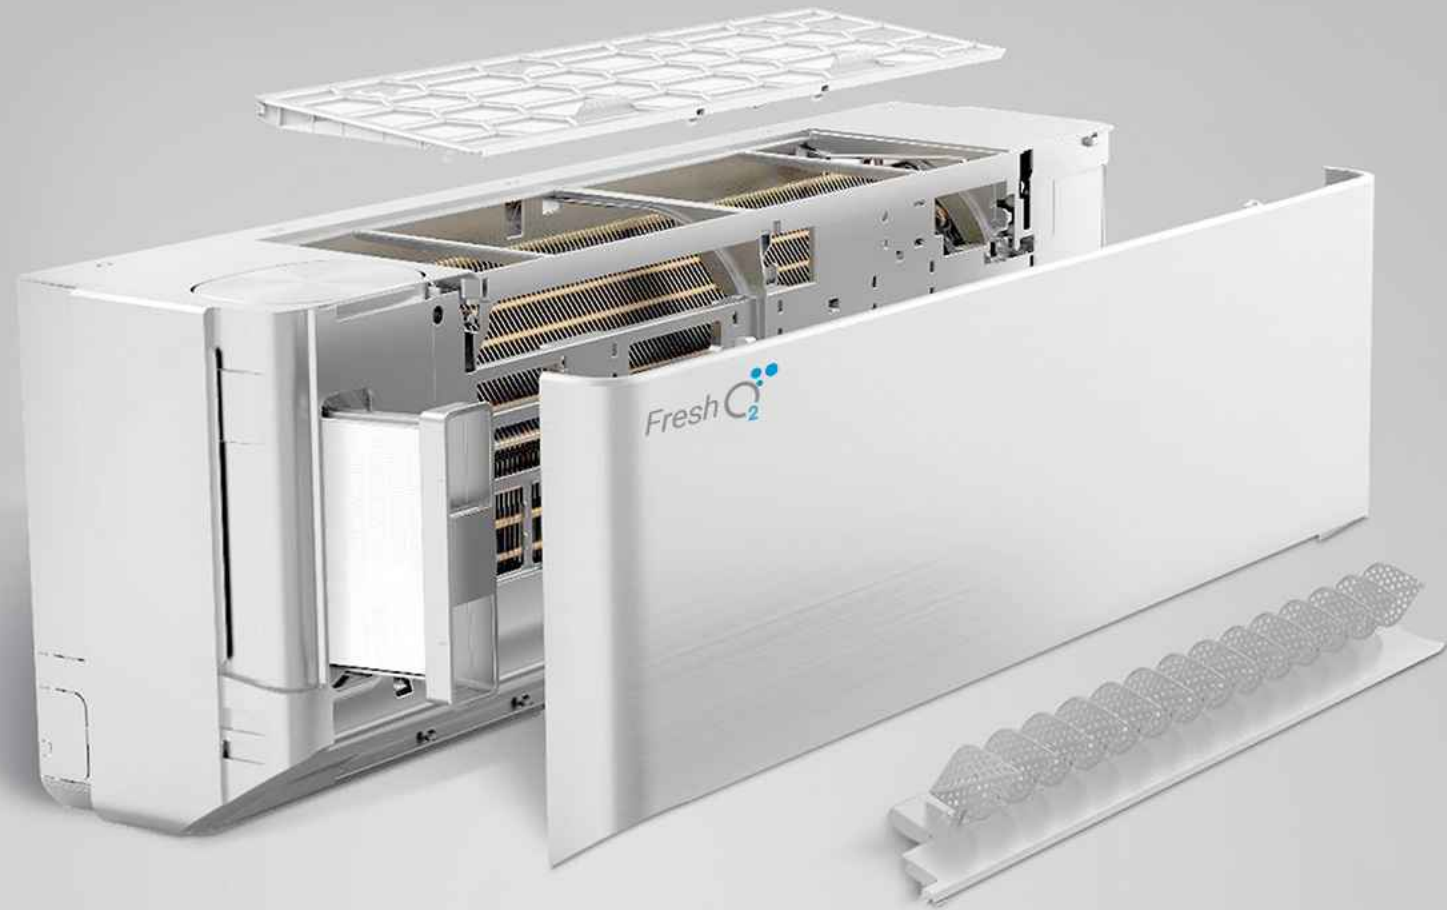

# Fresh O2 model

# Fresh air

Does the air feel stale and stuffy when your AC works for a long time? Not anymore, as the new design of this Tesla model allows outside air intake of up to 30 m<sup>3</sup>/h! Even when you're not using it in cooling or heating mode, you can opt for Fresh air feature that helps filtrate the air coming from outside. .

# HEPA filter

HEPA H11 filter successfully removes PM 2.5 particles, fine dust, microbes and pollen.