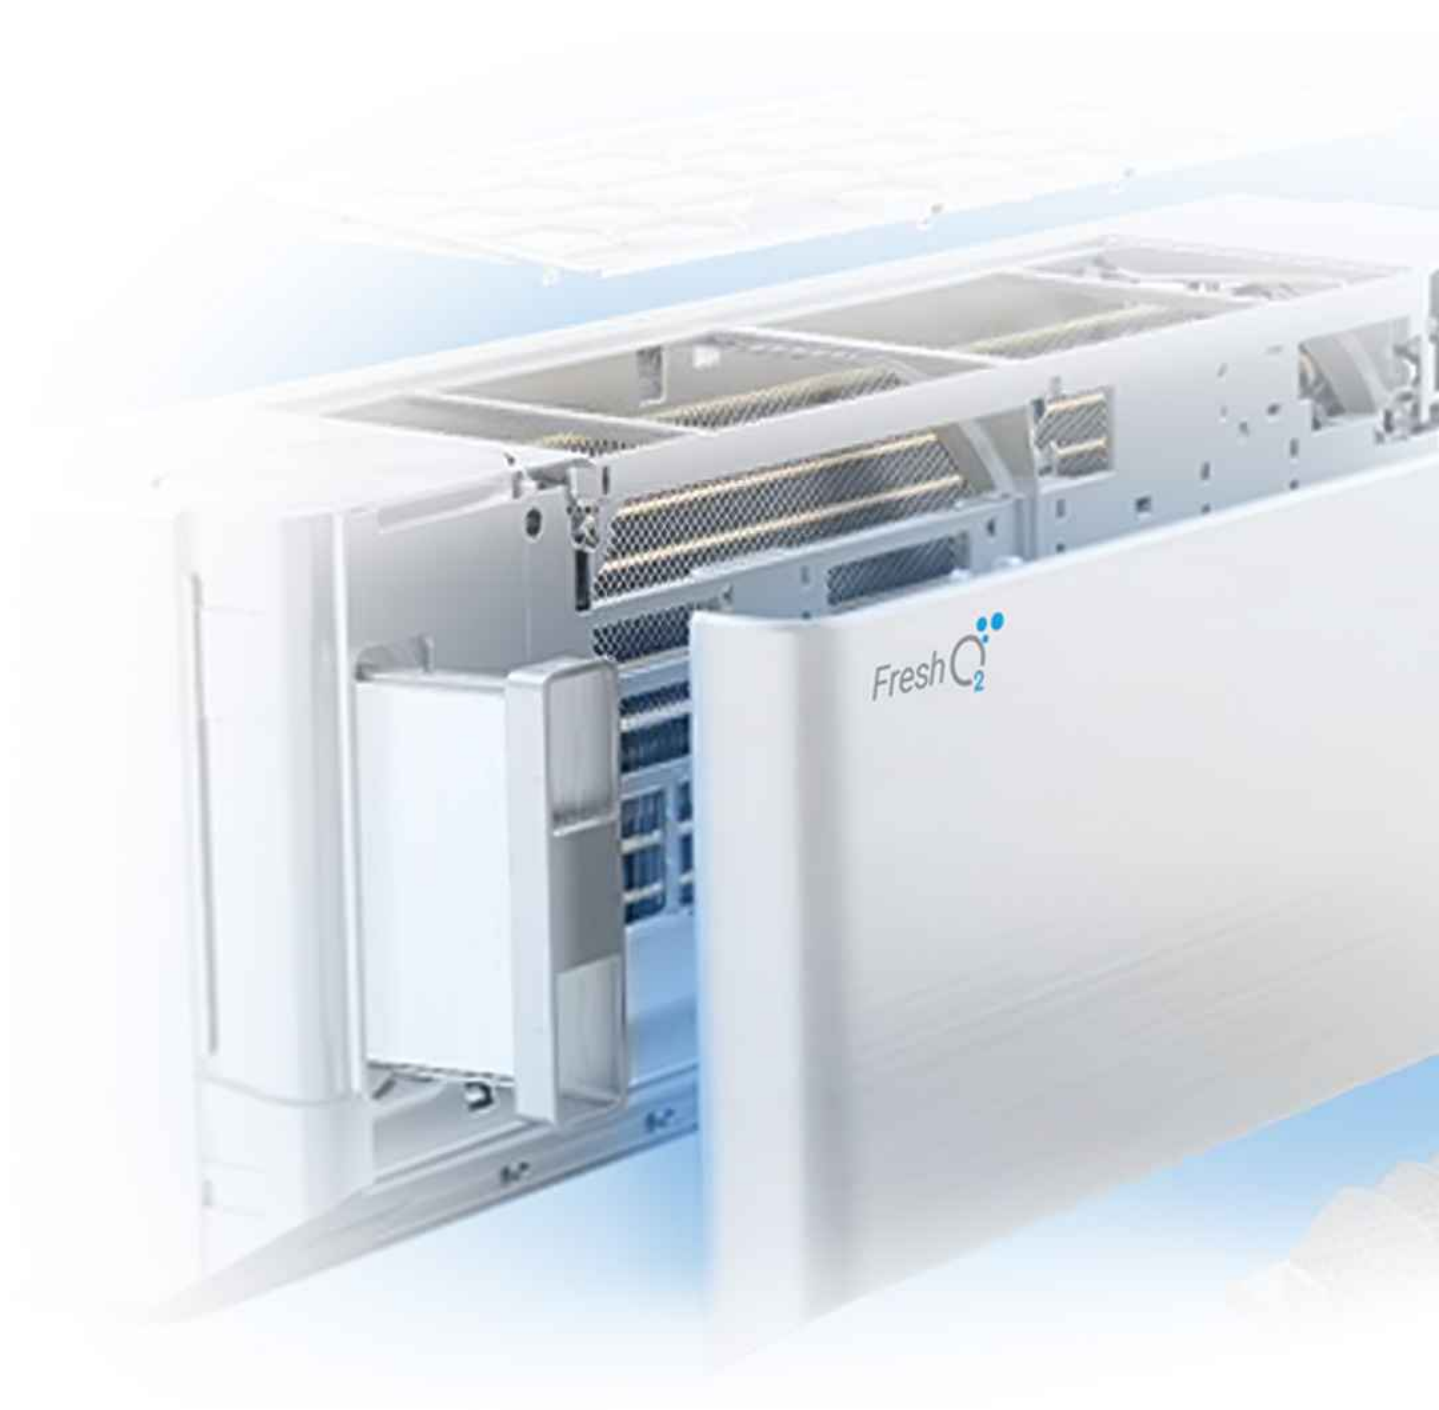

Easy cleaning

If you want to clean the filters, you can now do it in a couple of simple steps: easily disassemble your AC, replace the HEPA filter and clean the mesh filter, and then reassemble your device.